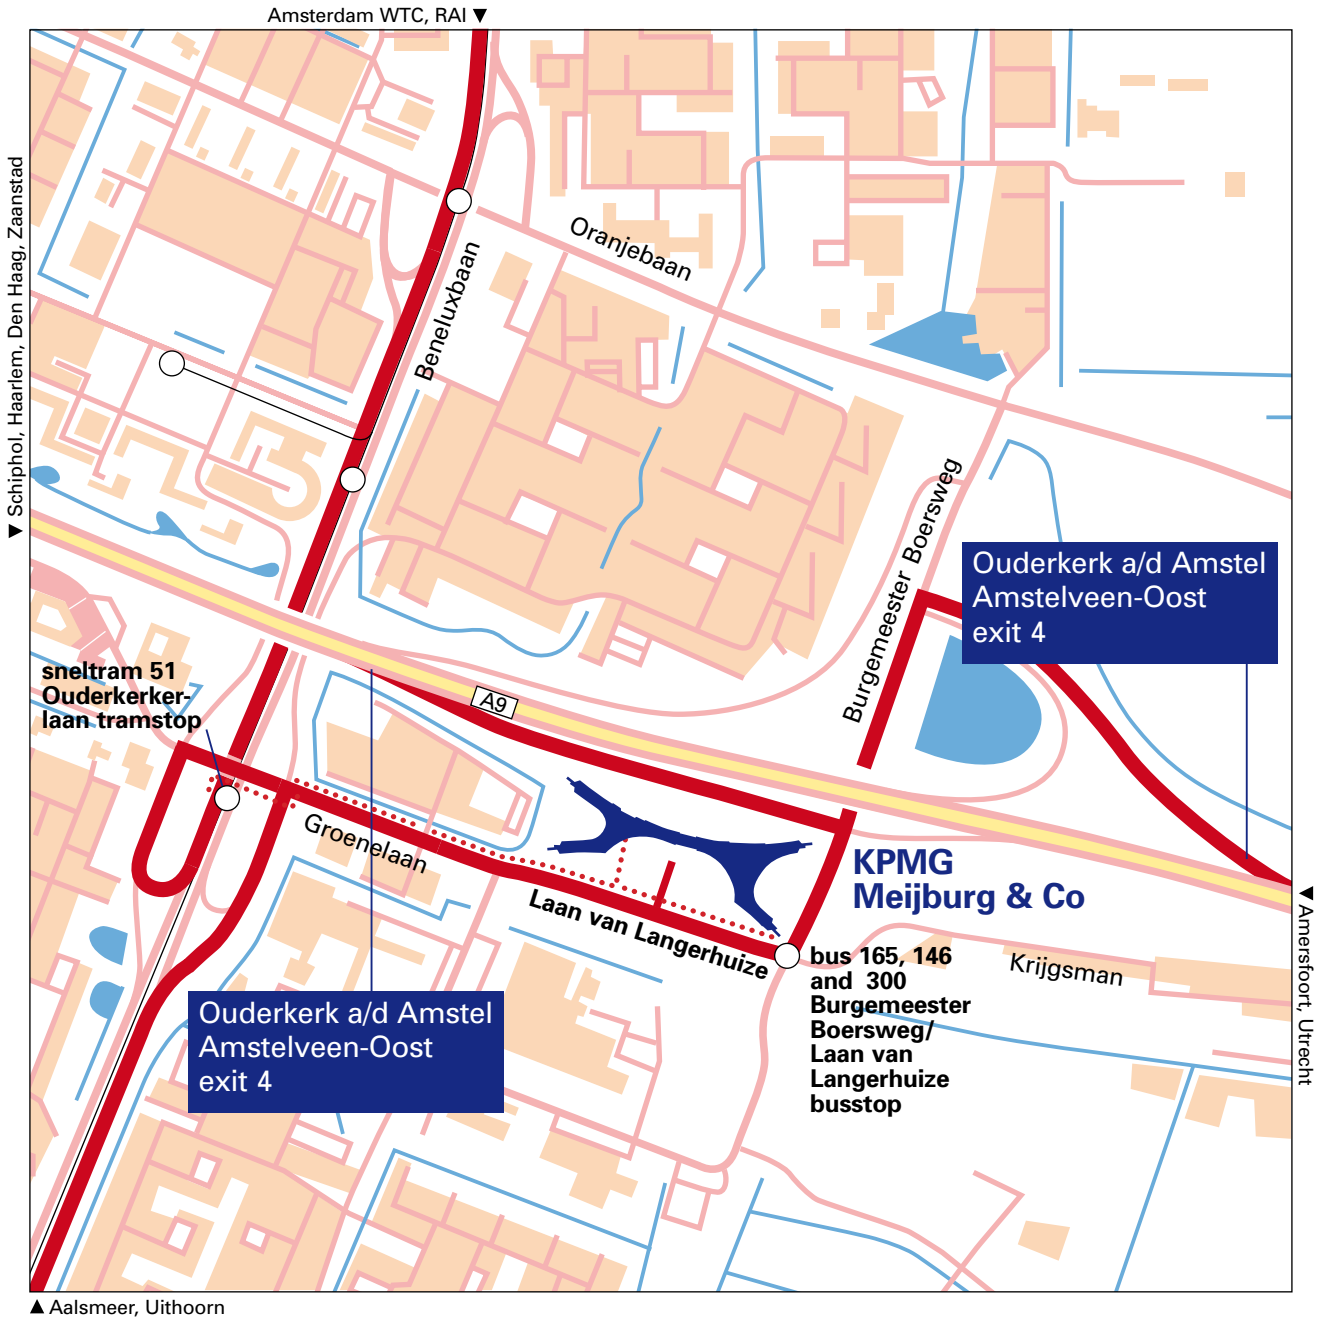

## Amstelveen

Laan van Langerhuize 9  
1186 DS Amstelveen  
Telephone: +31 20 656 1656

..... walking route    ○ bus stop

Tax is our business