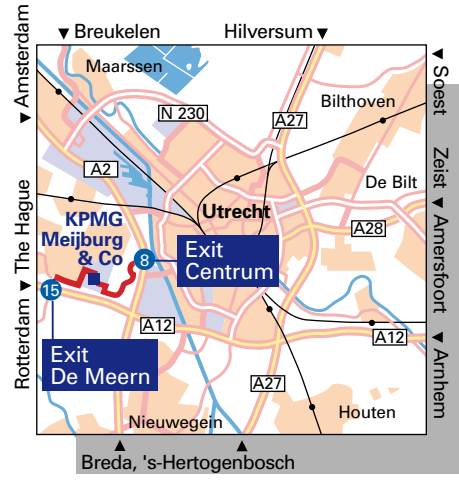

KPMG Meijburg & Co

De Meern

Rijnzathe 14
3454 PV De Meern
Telephone: +31 30 658 22 00

..... walking route ○ bus stop

Tax is our business