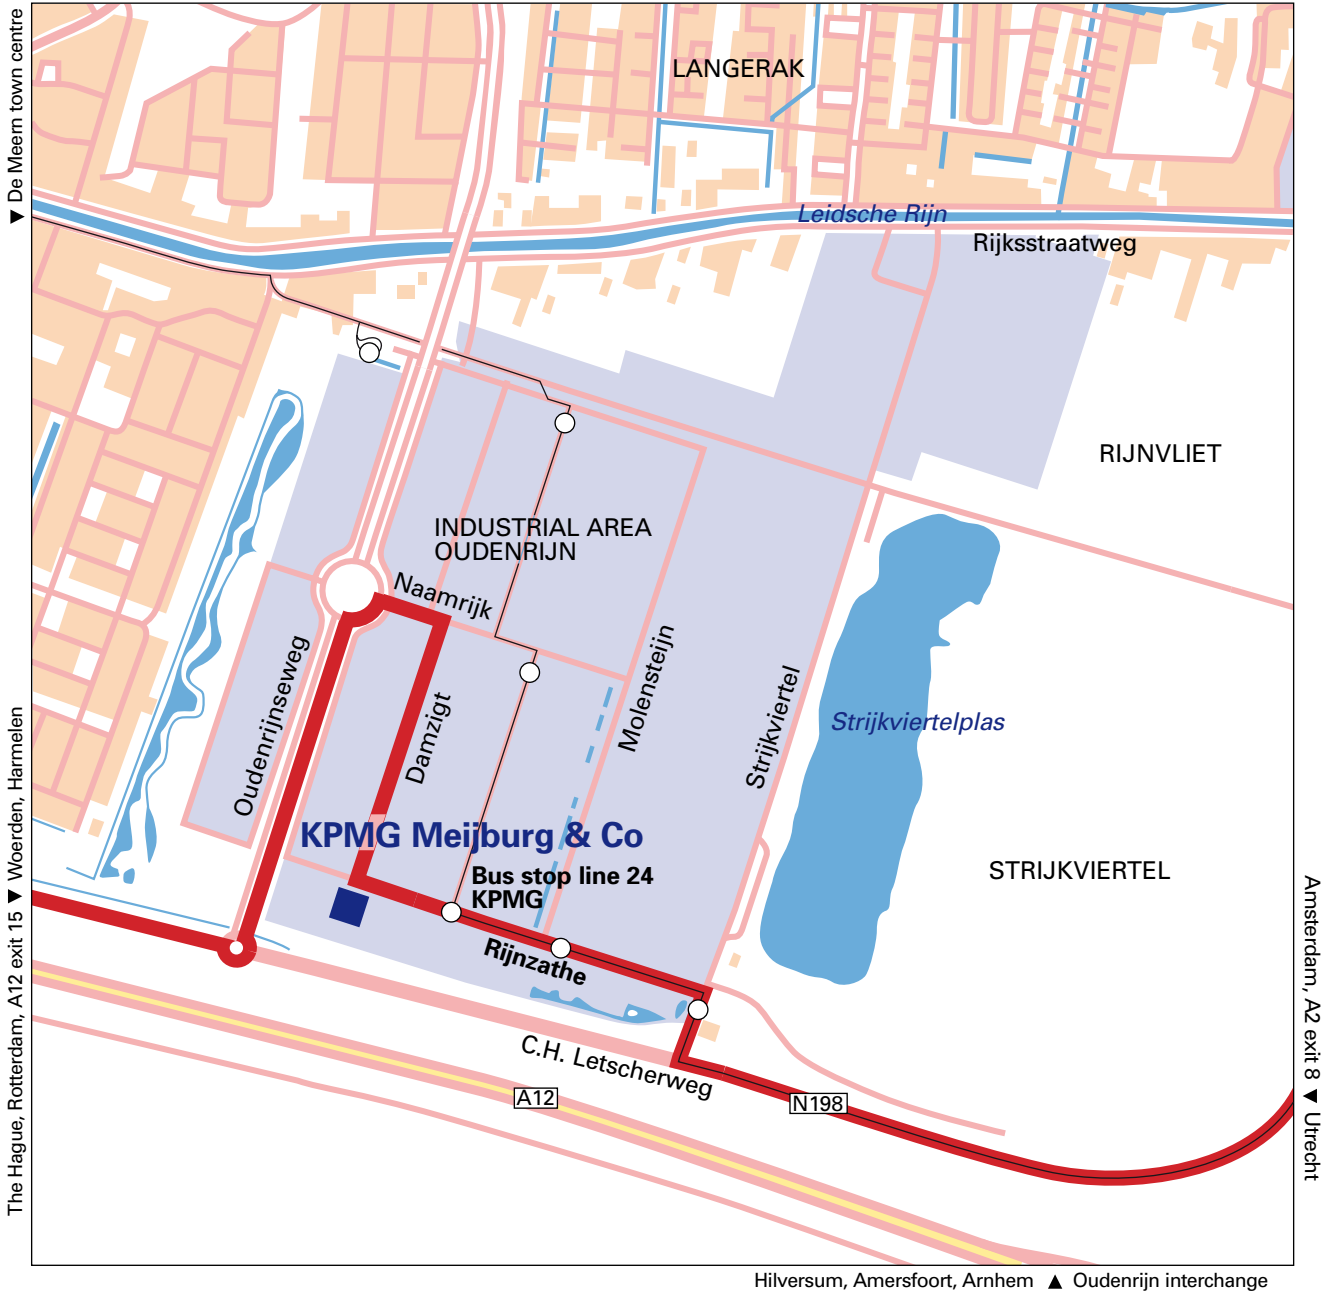

KPMG Meijburg & Co

De Meern

Rijnzathe 14
3454 PV De Meern
Telephone: +31 30 658 22 00

..... walking route ○ bus stop

Tax is our business