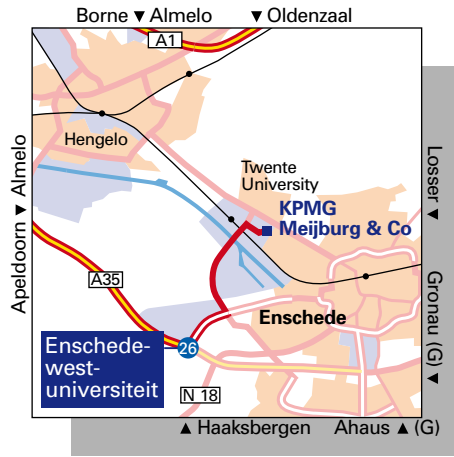

KPMG Meijburg & Co

Enschede

Hengelosestraat 581
7521 AG Enschede
Telephone: +31 53 483 24 83

..... walking route ○ bus stop

▲ Amsterdam, Deventer, Hengelo

Tax is our business[®]