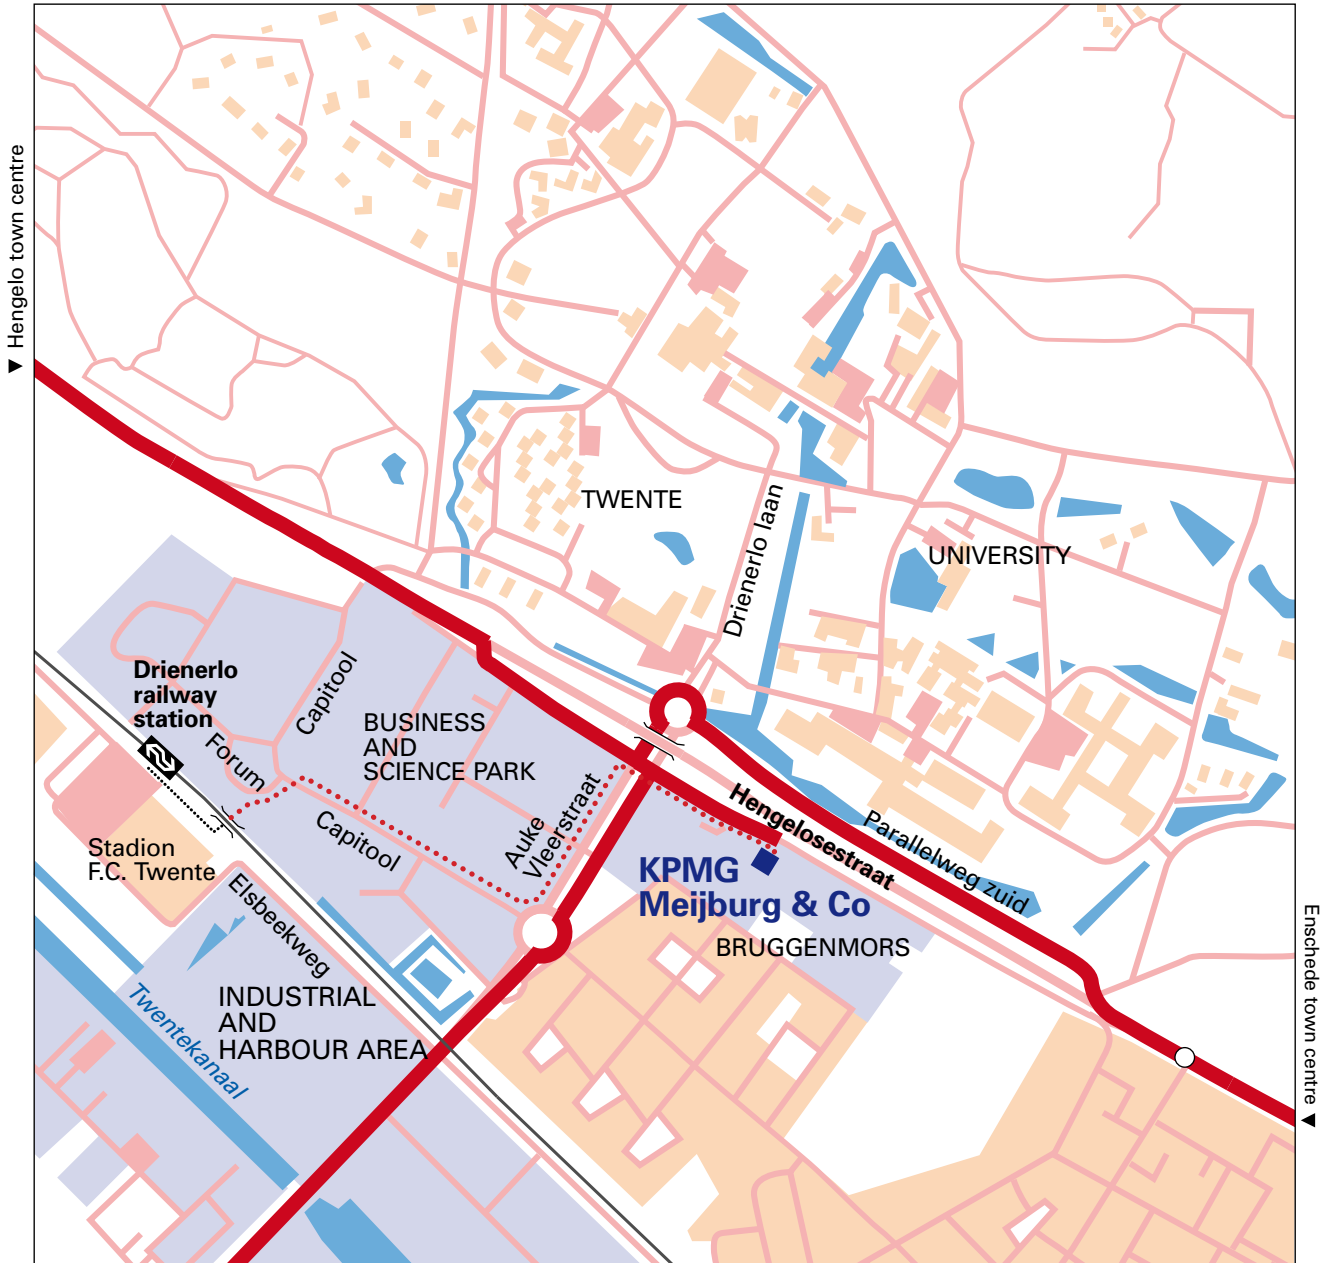

KPMG Meijburg & Co

Enschede

Hengelosestraat 581
7521 AG Enschede
Telephone: +31 53 483 24 83

..... walking route ○ bus stop

▲ Amsterdam, Deventer, Hengelo

Tax is our business[®]