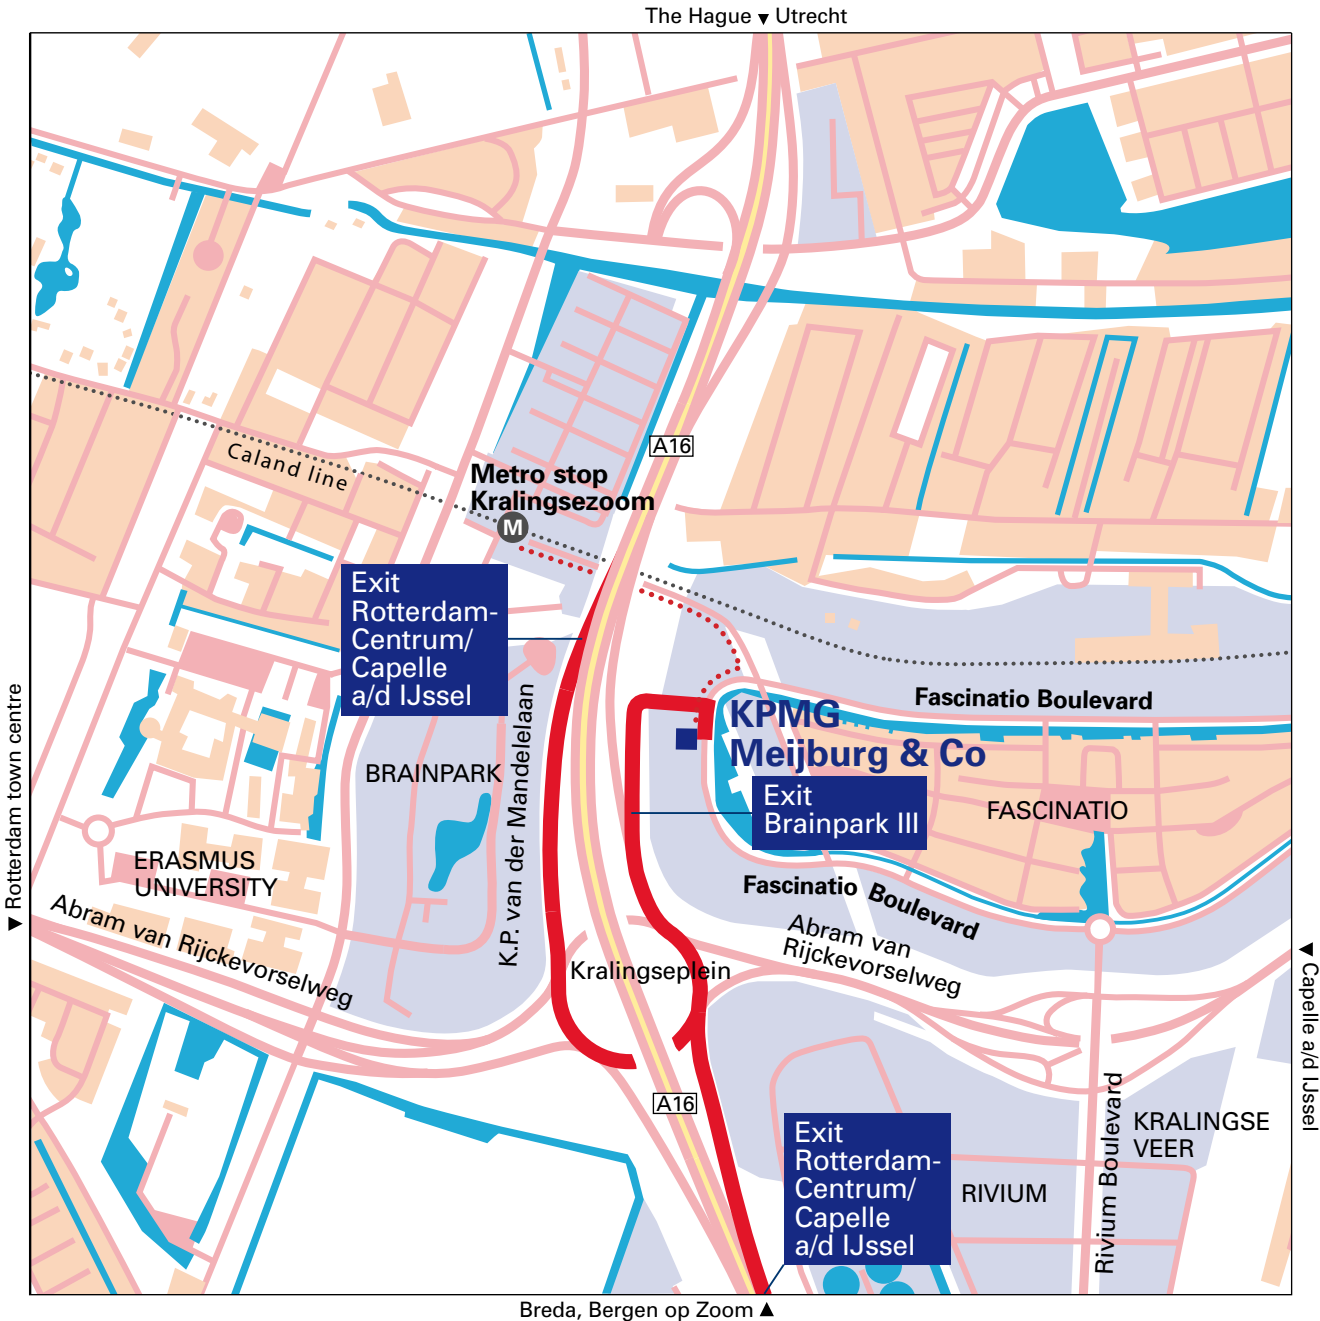

KPMG Meijburg & Co

Rotterdam

Brainpark III
Fascinatio Boulevard 250
3065 WB Rotterdam
Telephone: +31 10 45 36 888

- walking route
- metro stop

Tax is our business