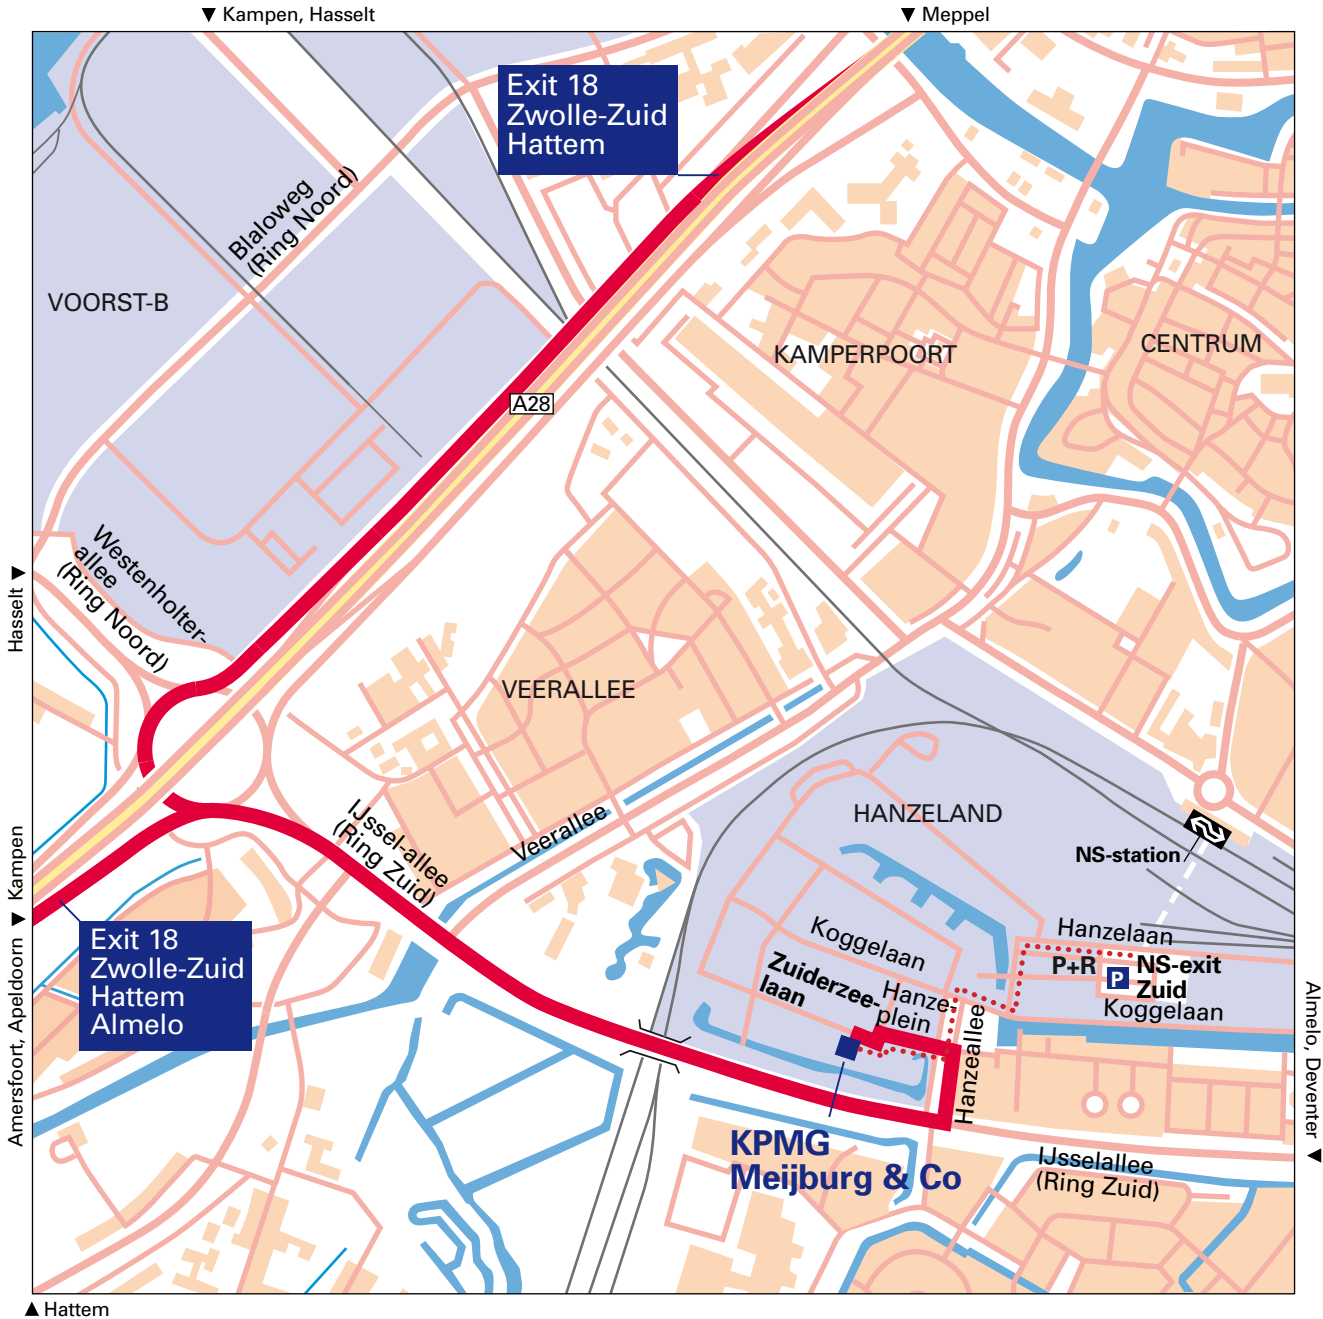

KPMG Meijburg & Co

Zwolle

Zuiderzeelaan 33
8017 JV Zwolle
Telephone: +31 38 467 49 50

..... walking route ○ bus stop

Tax is our business