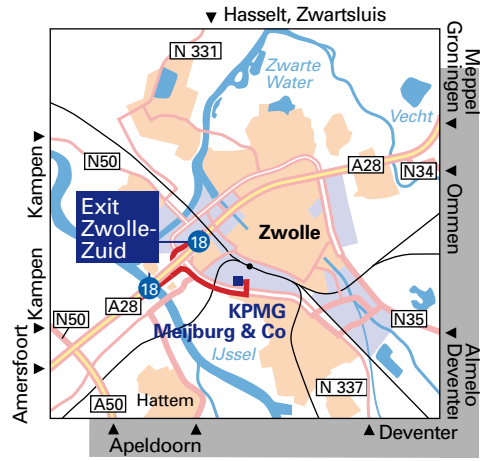

KPMG Meijburg & Co

Zwolle

Zuiderzeelaan 33
8017 JV Zwolle
Telephone: +31 38 467 49 50

..... walking route ○ bus stop

Tax is our business