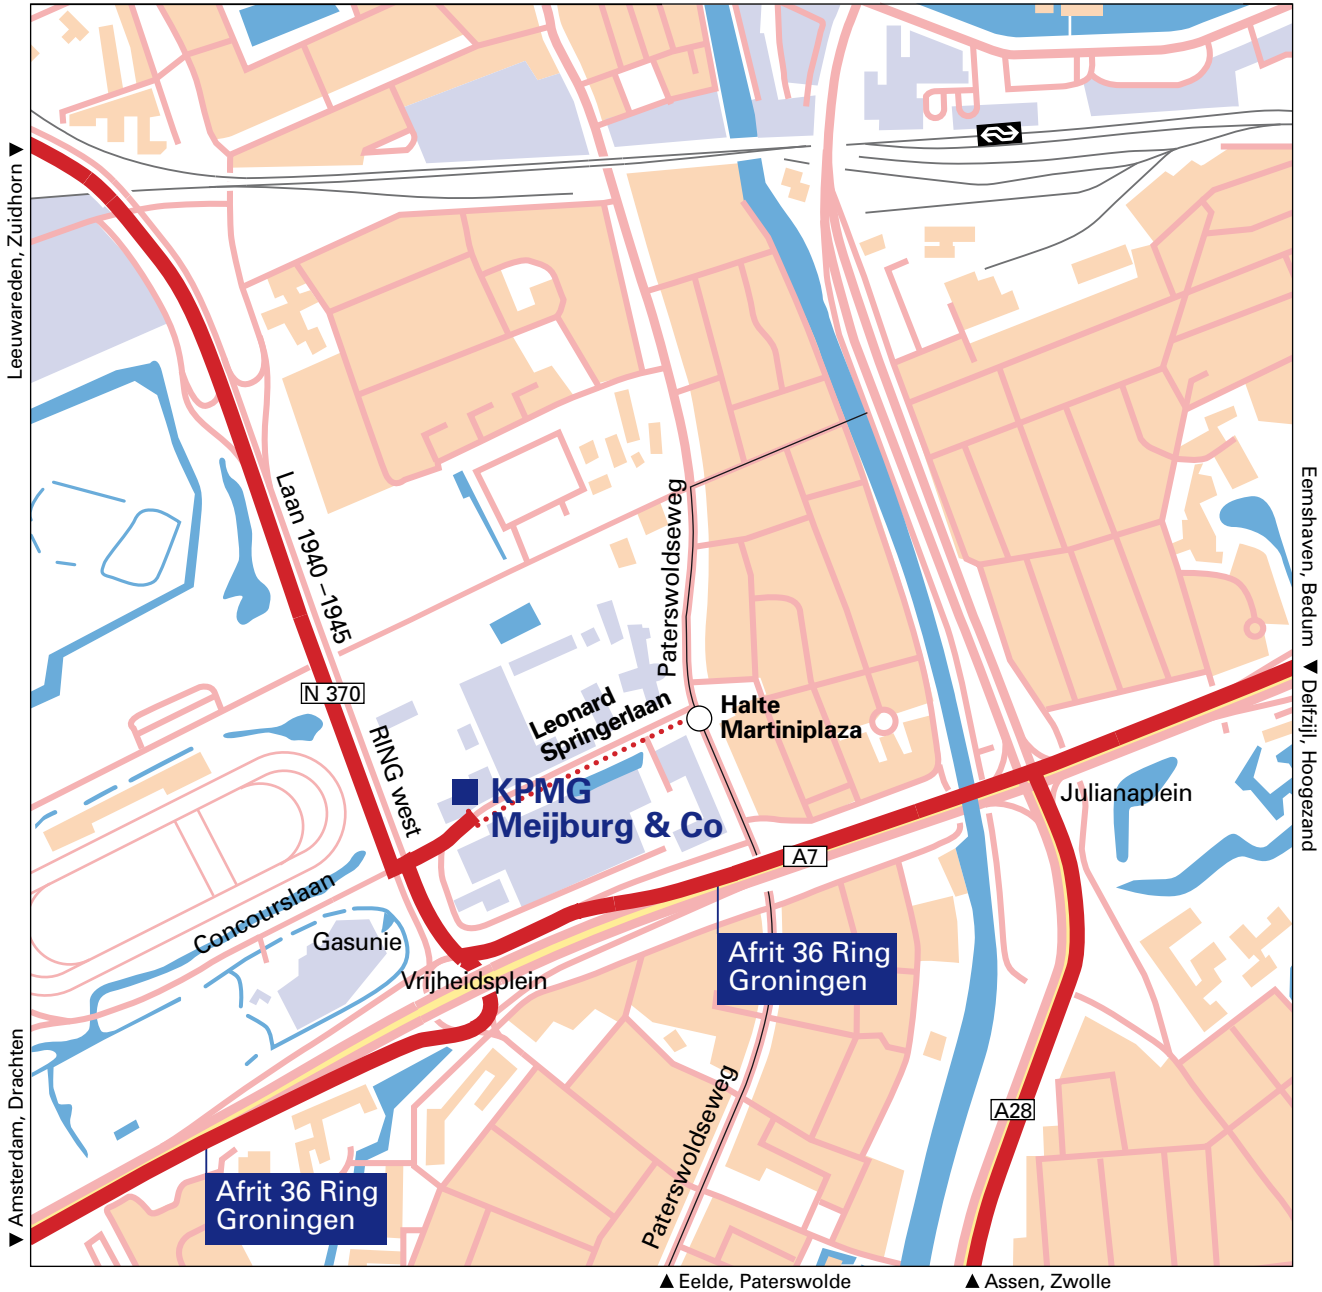

KPMG Meijburg & Co

Groningen

Leonard Springerlaan 29
9727 KB Groningen
Telefoon: (050) 529 82 82

..... looproute ○ halte
▼ centrum, station

Tax is our business