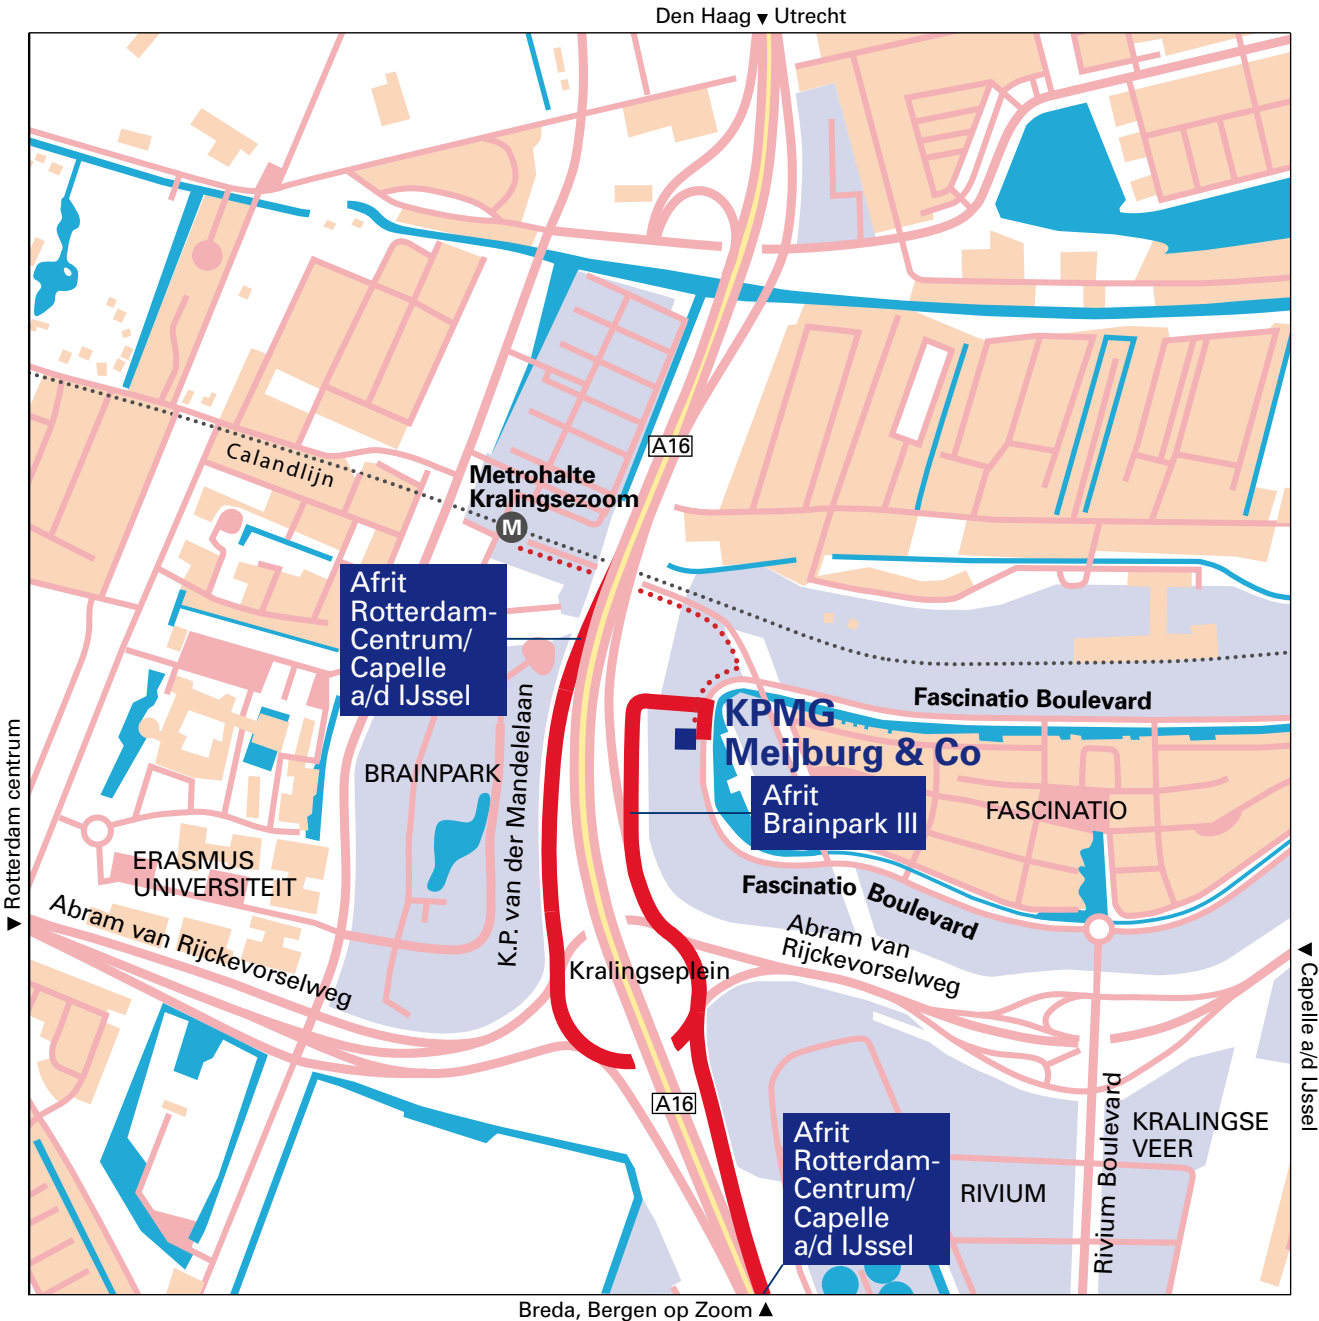

KPMG Meijburg & Co

Rotterdam

Brainpark III
Fascinatio Boulevard 250
3065 WB Rotterdam
Telefoon: (010) 45 36 888

- looproute
- M halte metro

Tax is our business